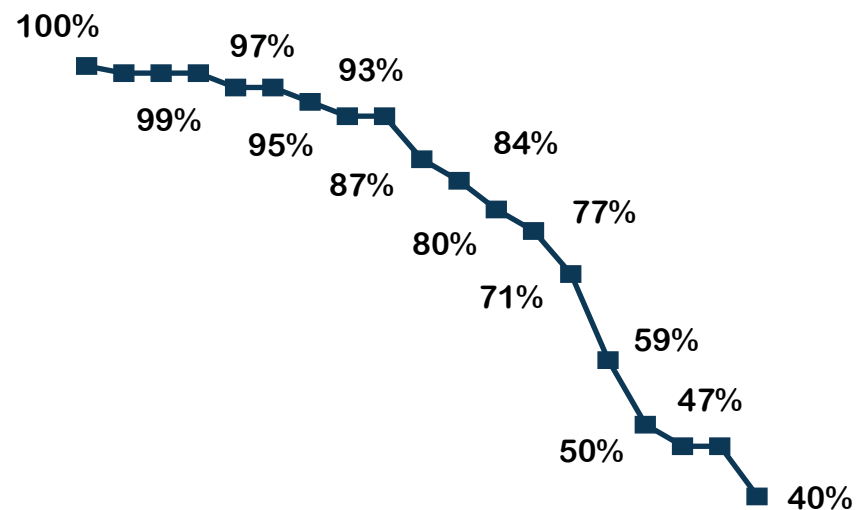

Midscale

% Calculada pelo número de UH's

Comparativo entre as semanas - Geral / Categoria

(Apenas hotéis fechados)

Upscale

Resort

Redes e Resorts participantes

Accor Hotels	Hotelaria Brasil	Sheraton São Paulo WTC Hotel
Amarante Hospitalidade	Hplus Hotelaria	Slaviero Hotéis
Aram Hotéis	Hyatt Hotels	Tivoli Hotels & Resorts
Arraial d'Ajuda Eco Resort	Iberostar	Transamérica Hospitality Group
Atlântica Hotels	Infinity Blue Resort & Spa	Travell Inn Hotels
Aviva Hotéis	Intercity Hotels	Vale Suíço Resort
B&B Hotels Brazil	InterContinental Hotels Group	Wyndham Hotels and Resorts
Beach Park	Itá Thermas Resort e Spa	
Blue Tree Hotels	Jatiúca Hotel e Resort	
Bourbon Hotéis & Resorts	La Torre Resort All Inclusive	
Bristol Hotéis & Resorts	Louvre Hotels Group	
Cana Brava Resort	Mabu Hotéis & Resorts	
Casa Grande Hotel Resort & Spa	Malai Manso Resort late Golf Convention & Spa	
Catussaba Hotéis e Resorts	Mavsa Resort Convention & Spa	
Club Méditerranée	Monreale Hotels	
Costão do Santinho Resort, Golf & Spa	Nannai Resort & Spa	
Dom Pedro Hotels	Nobile Hotéis	
Estanplaza Hotels	Ocean Palace Beach Resort & Bungalows	
Falcon Hotéis	Palladium Hotel Group	
GJP Hotels & Resorts	Pestana Hotel Group	
Grande Hotel Senac	Plaza Hotéis	
Grupo Armação	Pontes Hotéis	
Grupo Campo Bahia	Porto Seguro Praia Resort	
Grupo Serhs	Recanto Cataratas Thermas Resort & Convention	
Grupo Taúa Hotéis	Royal Palm Hotels & Resorts	
Hotéis Deville	Santa Clara Eco Resort	
Hotéis Nacional Inn	Serrambi Resort	
Hotéis Othon		
Hotel Village Le Canton		

Mantenedores: